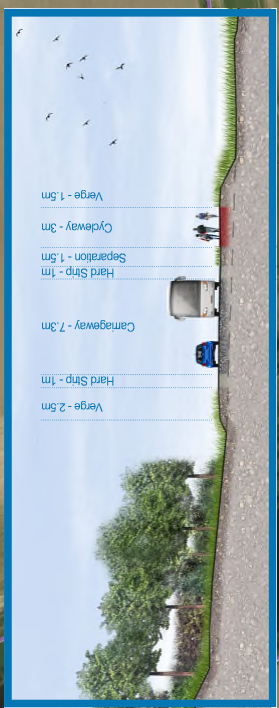

SCONE PALACE

New footway/cycleway linking to existing routes

section

Improved access to Scone Palace (to be agreed)

Potential to stop up Stormontfield Road

Improved access to Perth Racecourse and Caravanning Club Site (to be agreed)