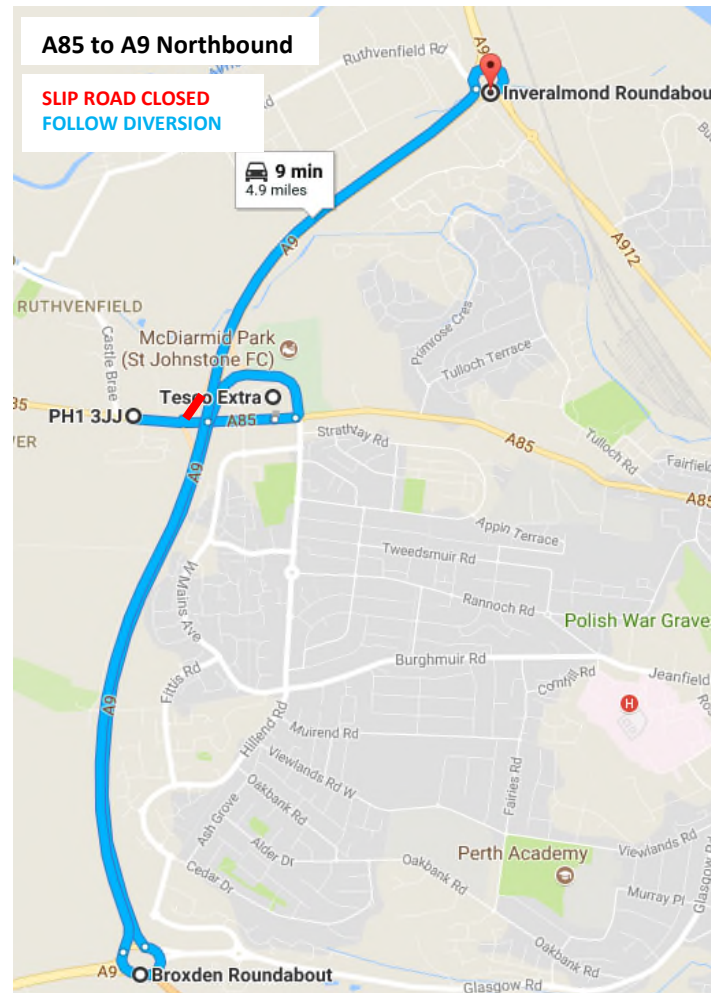

DIVERSION ROUTES

A9 Northbound (Broxden Roundabout) to A85
Continue northwards on the A9 towards the Inveralmond Roundabout taking the 4th exit back onto the A9 southbound. Take the first slip road on your left to join the A85 at the east side of Tesco.

A85 to A9 Northbound (Inveralmond Roundabout)
Join the A9 southbound from the slip road at the east side of Tesco. Continue to the Broxden roundabout taking the 4th exit to rejoin the A9 northbound towards Inveralmond.