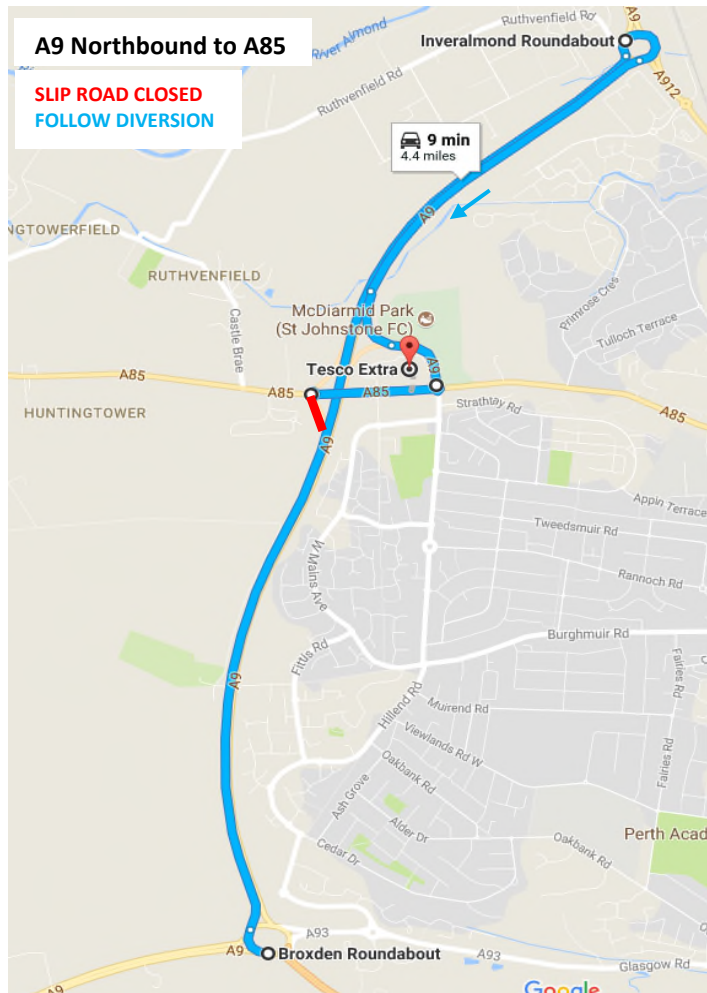

DIVERSION ROUTES

A9 Northbound (Broxden Roundabout) to A85
Continue northwards on the A9 towards the Inveralmond Roundabout taking the 4th exit back onto the A9 southbound. Take the first slip road on your left to join the A85 at the east side of Tesco.

A85 to A9 Northbound (Inveralmond Roundabout)
Join the A9 southbound from the slip road at the east side of Tesco. Continue to the Broxden roundabout taking the 4th exit to rejoin the A9 northbound towards Inveralmond.